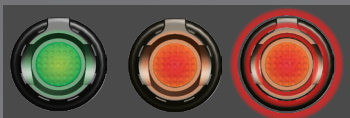

COAST®

XPH30R MULTI-PURPOSE HEAD TORCH

DUAL POWER

ZITHION-X™ Rechargeable — Also works with CR123 Lithium batteries

POWER BUTTON &
BATTERY LIFE INDICATOR

TWIST
FOCUS

UNSCREW CAP FOR CHARGING
PORT & BATTERY CHARGING
INDICATOR

FOUR-MODE LIGHT OUTPUT

MEDIUM	██████████
HIGH	████████████████
LOW	██████
TURBO	████████████████████

MAGNETIC
END CAP

Work hands-free with light right where you need it. The COAST XPH30R Dual Power™ head torch features a dust-resistant aluminum body that rolls in its bracket for dynamic directional lighting. Powered by a COAST ZITHION™ rechargeable battery (included), it also functions on two disposable lithium batteries (purchased separately) for versatility on the job—with an option to detach the torch from its bracket to become a handheld torch with a built-in magnetic base and real-time power indicator.

1000
LUMENS BRIGHT

30
HOUR RUNTIME

DUST RESISTANT **WEATHER PROOF**
IP54

POWER SOURCES:
 2 x CR123
LI ION OR LITHIUM

COAST TRUSTED TOUGH.

FIVE YEAR WARRANTY